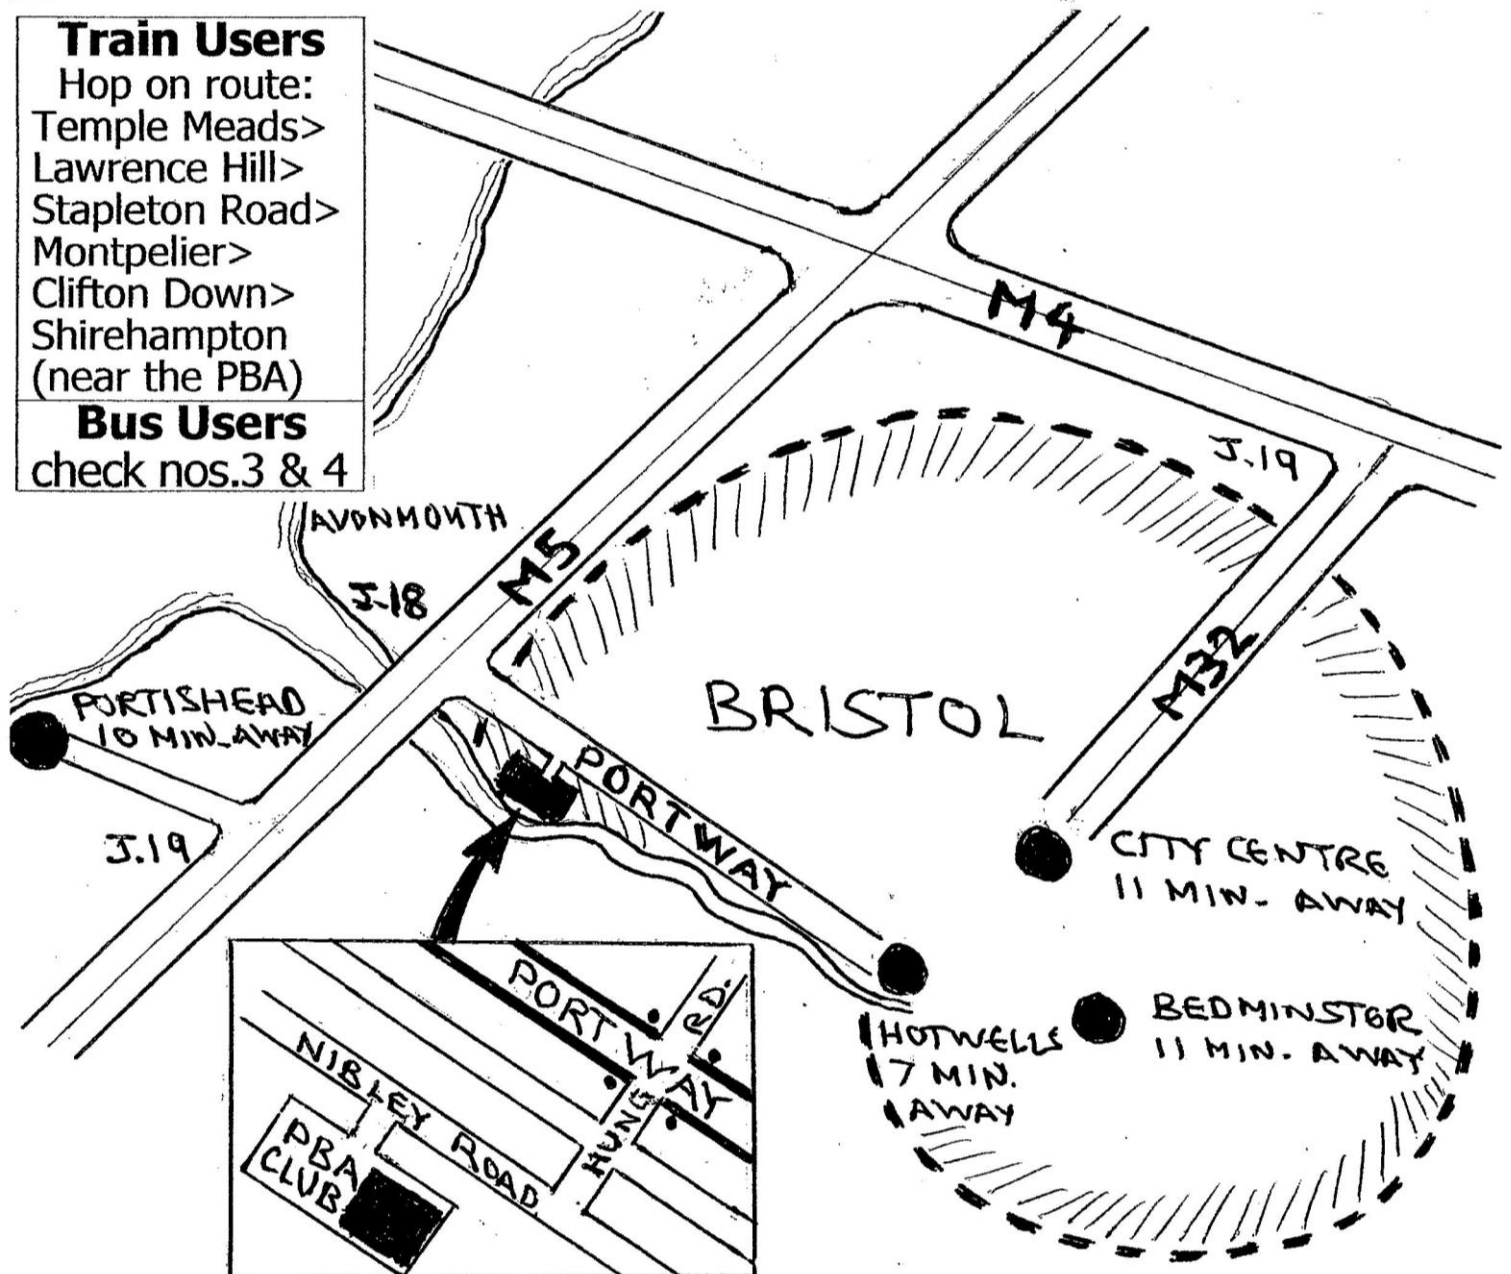

How to get to the great PBA CLUB

PBA Club, Nibley Road, Shirehampton, Bristol, BS11 9XW

Turn off the Portway into Hung Road. Nibley Road is the second right. It has a superb concert hall and bars with bar food, friendly staff and a huge, safe car park. It is only 7 minutes drive from Hotwells, 11 minutes from Bristol City Centre and Bedminster, 10 minutes from Portishead and 2 minutes from M5 Junc.18 (Avonmouth).

The venue has a superb dance-floor, bar and car park. See you there!

BS11 9XW